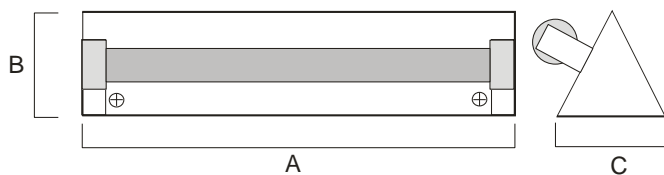

Model 30715 – Fluorescent Safelight

Construction Representation of Model 30715

E II – Keyhole slot and Mounting Method