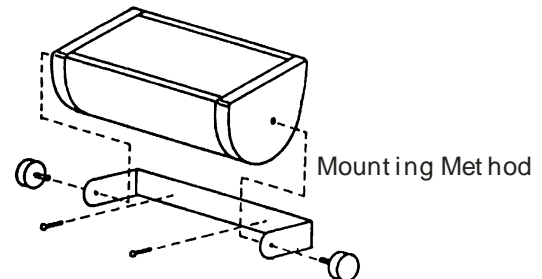

Model 30742 – Deluxe Flood Safelight