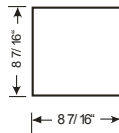

Housing - Material: Stamped steel plaster frame; fixed hanger brackets on 2 sides
- Trim: Flat diffuser; 9 1/8" sq.
- Finish: White enamel paint

Electrical - Power input: 120V
- Connection: 4-in / 4-out, No. 12 AWG conductors; 75 deg. C

Lighting: one 15 watt lamp with special double element safelight filter

Testing: UL listing

Assembled Dimensions Above Ceiling (Approx.)

- Width: 8 7/8" (22.5 cm)   8 3/8" Face Plate Only
- Length: 13 5/8" (34.6 cm)   8 3/8" Face Plate Only
- Height: 5 1/4" (13.3 cm)

Shipping Weight (Approx.): 5.0 lbs. (2.3 kg)