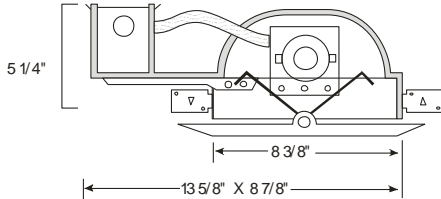

**Assembled Dimensions Above Ceiling (Approx.)**  
 - Diameter: 5 9/16" (14.1 cm)  
 - Height: 9 1/2" (24.1 cm)

**Shipping Weight (Approx.):** 3.0 lbs. (1.4 kg)

**Testing:** UL listing E123236

**Assembled Dimensions Above Ceiling (Approx.)**  
 - Diameter: 5 9/16" (14.1 cm)  
 - Height: 9 1/2" (24.1 cm)

**Shipping Weight (Approx.):** 3.0 lbs. (1.4 kg)

### Suggested Rough-In Dimensions:

**Housing - Material:** Stamped steel plaster frame; fixed hanger brackets on 2 sides  
 - Trim: Flat diffuser; 9 1/8" sq.  
 - Finish: White enamel paint

**Electrical - Power input:** 120V  
 - Connection: 4-in / 4-out, No. 12 AWG conductors; 75 deg. C