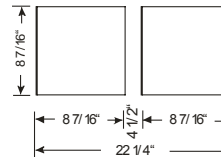

Housing - Material: Stamped steel plaster frame; fixed hanger brackets on 2 sides
- Trim: Flat diffuser; 9 1/8" sq.
- Finish: White enamel paint

Electrical - Power input: 120V
- Connection: 4-in / 4-out, No. 12 AWG conductors; 75 deg. C

Lighting: one 15 watt lamp with special double element safelight filter
one 75 watt lamp with standard white filter

Testing: UL listing

Assembled Dimensions Above Ceiling (Approx.)

- Width: 8 7/8" (22.5 cm)   8 3/8" Face Plate Only
- Length: 27 1/4" (63.2 cm)   8 3/8" Face Plate Only
- Height: 5 1/4" (13.3 cm)

Shipping Weight (Approx.): 10.0 lbs. (4.5 kg)