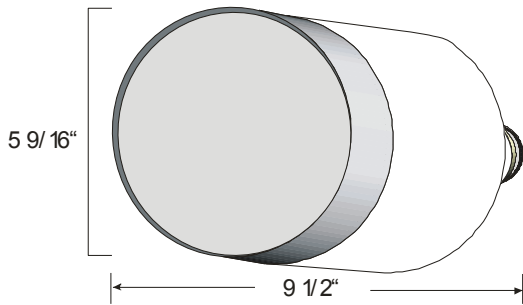

## Model 30701—Edison Base Spot Safelight

**Housing - Material:** Spun aluminum housing, .040" thickness  
 Filter secured by steel spun trim ring  
 - Finish: Powder Coat; black base, tan housing, red trim ring

**Assembled Dimensions Above Ceiling (Approx.)**  
 - Diameter: 5 9/16" (14.1 cm)  
 - Height: 9 1/2" (24.1 cm)

**Shipping Weight (Approx.):** 3.0 lbs. (1.4 kg)

**Testing:** UL listing E123236

**Assembled Dimensions Above Ceiling (Approx.)**  
 - Diameter: 5 9/16" (14.1 cm)  
 - Height: 9 1/2" (24.1 cm)

**Shipping Weight (Approx.):** 3.0 lbs. (1.4 kg)