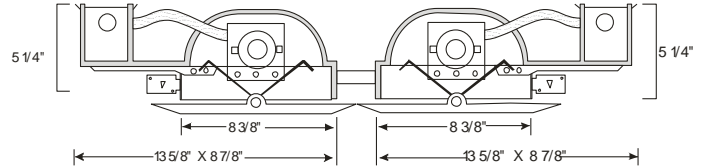

Model 30701 – Double Ceiling Safelight

Suggested Rough-In Dimensions:

Housing - Material: Stamped steel plaster frame; fixed hanger brackets on 2 sides
- Trim: Flat diffuser; 9 1/8" sq.
- Finish: White enamel paint

Electrical - Power input: 120V
- Connection: 4-in / 4-out, No. 12 AWG conductors; 75 deg. C

Lighting: one 15 watt lamp with special double element safelight filter
one 75 watt lamp with standard white filter

Testing: UL listing

Assembled Dimensions Above Ceiling (Approx.)

- Width: 8 7/8" (22.5 cm)   8 3/8" Face Plate Only
- Length: 27 1/4" (63.2 cm)   8 3/8" Face Plate Only
- Height: 5 1/4" (13.3 cm)

Shipping Weight (Approx.): 10.0 lbs. (4.5 kg)