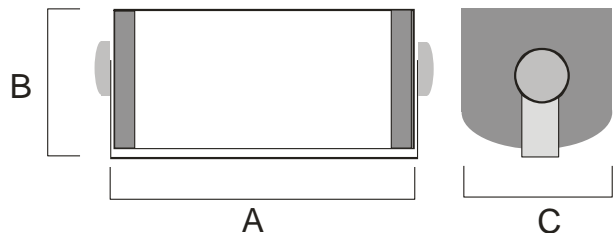

Model 30742 – Deluxe Flood Safelight