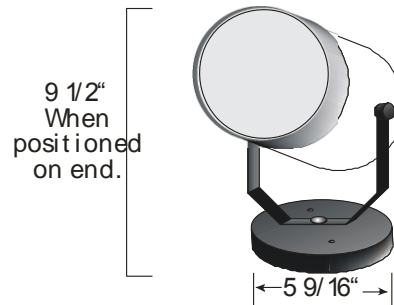

Model 30703—Adjustable Base Spot Safelight